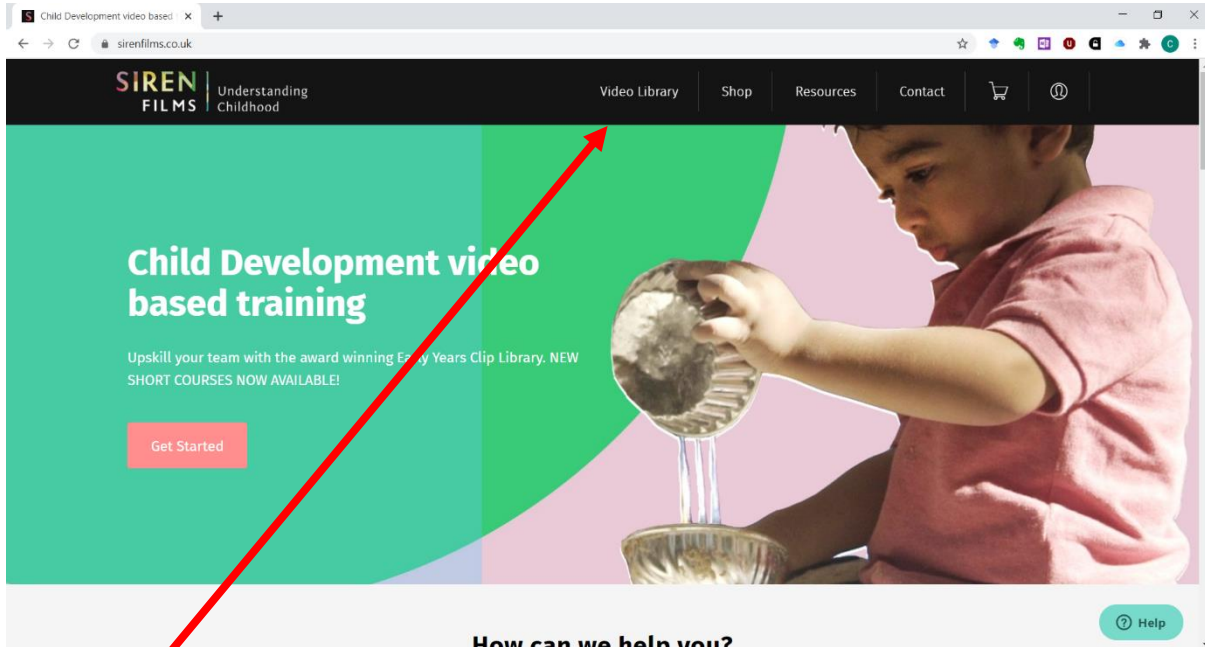

LIVELY CPD: Promoting robust language development for all children

During this session you will be asked to watch the video 'Cows don't live in the water?' on Siren Films. To access the video go to the Siren Films website: <https://www.sirenfilms.co.uk>