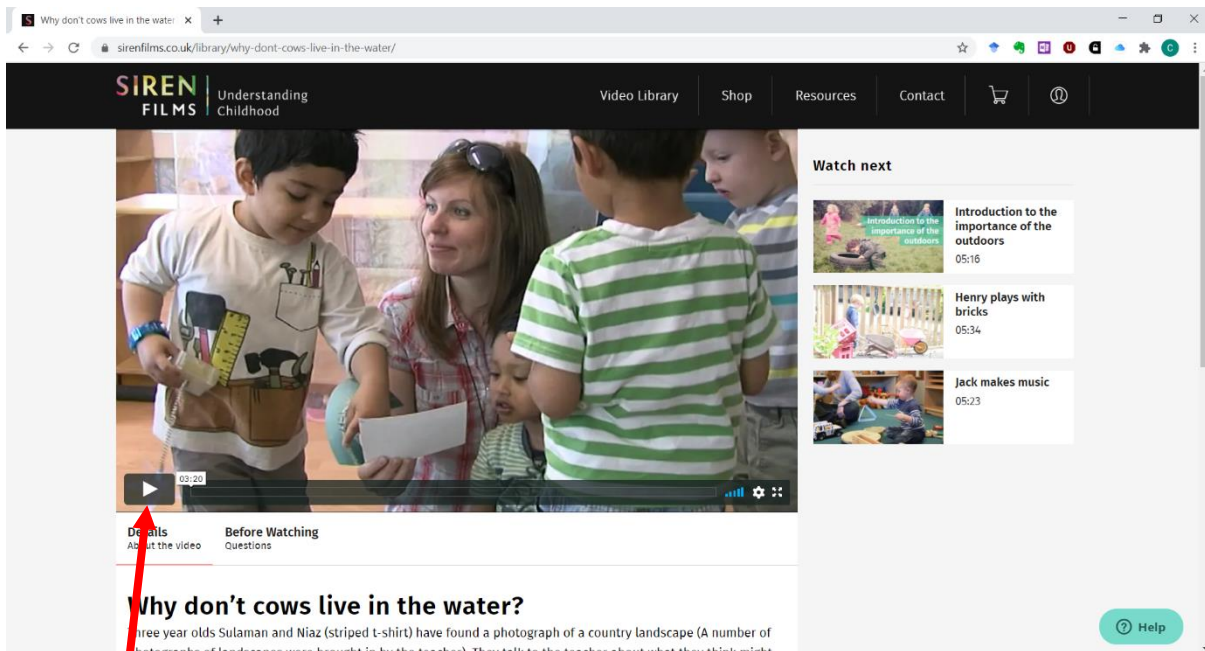

LIVELY CPD: Promoting robust language development for all children

During this session you will be asked to watch the video 'Cows don't live in the water?' on Siren Films. To access the video go to the Siren Films website: <https://www.sirenfilms.co.uk>

Click on 'Video Library'

Most of the videos require a subscription but the video we are using for this session is open access. To find the video type 'Cows don't live in the water?' into the key words search tool and press enter.

This will result in one video. Click on the result to go to the video page.

Click play to watch the video.