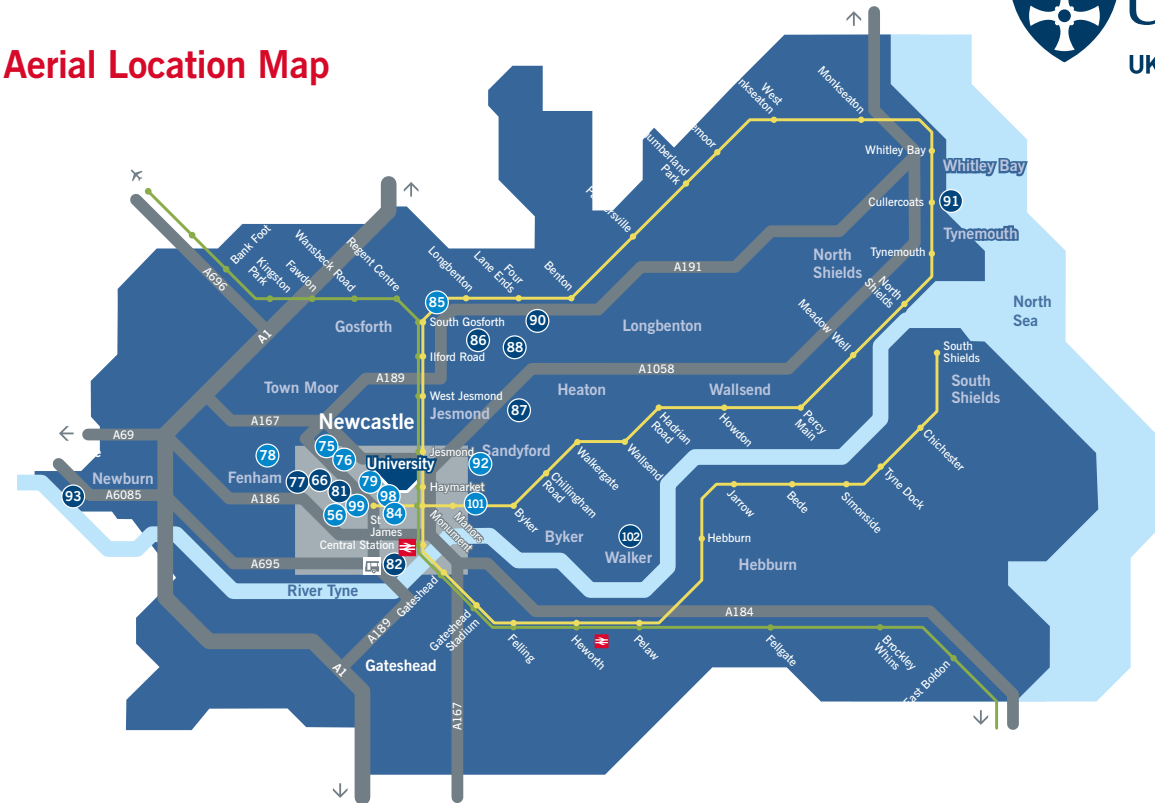

### Location Key

77	Campus for Ageing and Vitality	NE4 5PL
88	Cochrane Park Sports Ground	NE7 7JX
91	Dove Marine Laboratory	NE30 4PZ
86	Freeman Hospital	NE7 7DN
87	Heaton Sports Ground	NE6 5QQ
82	International Centre for Life	NE1 4EP
90	Longbenton Sports Ground	NE12 8AD
93	Newburn Water Sports Centre	NE15 8NL
81	Newcastle University Business School	NE1 4SE
66	Newcastle Helix (formerly Science Central)	NE4 5TF
102	Tyne Subsea National Centre for Subsea and Offshore Engineering	NE6 4LW

## Aerial Location Map

## Travel Directions

### Road (private transport)

The University is based right in the city centre. From the north or south follow the A1 towards Newcastle. Leave the A1 (Newcastle Western Bypass) at the junction with the A167/A696 and follow signs for the 'City Centre'. From the A167 take the exit marked 'Universities, RVI and Eldon Square', which brings you on to Claremont Road. From the west follow the A69 to the junction with the A1, and then take the A1 northbound. Leave the A1 at the next junction, signposted 'City (West), Westerhope B6324'. Follow signs for the 'City Centre A167'. Leave at the exit marked 'Universities, RVI and Eldon Square', which brings you on to Claremont Road.