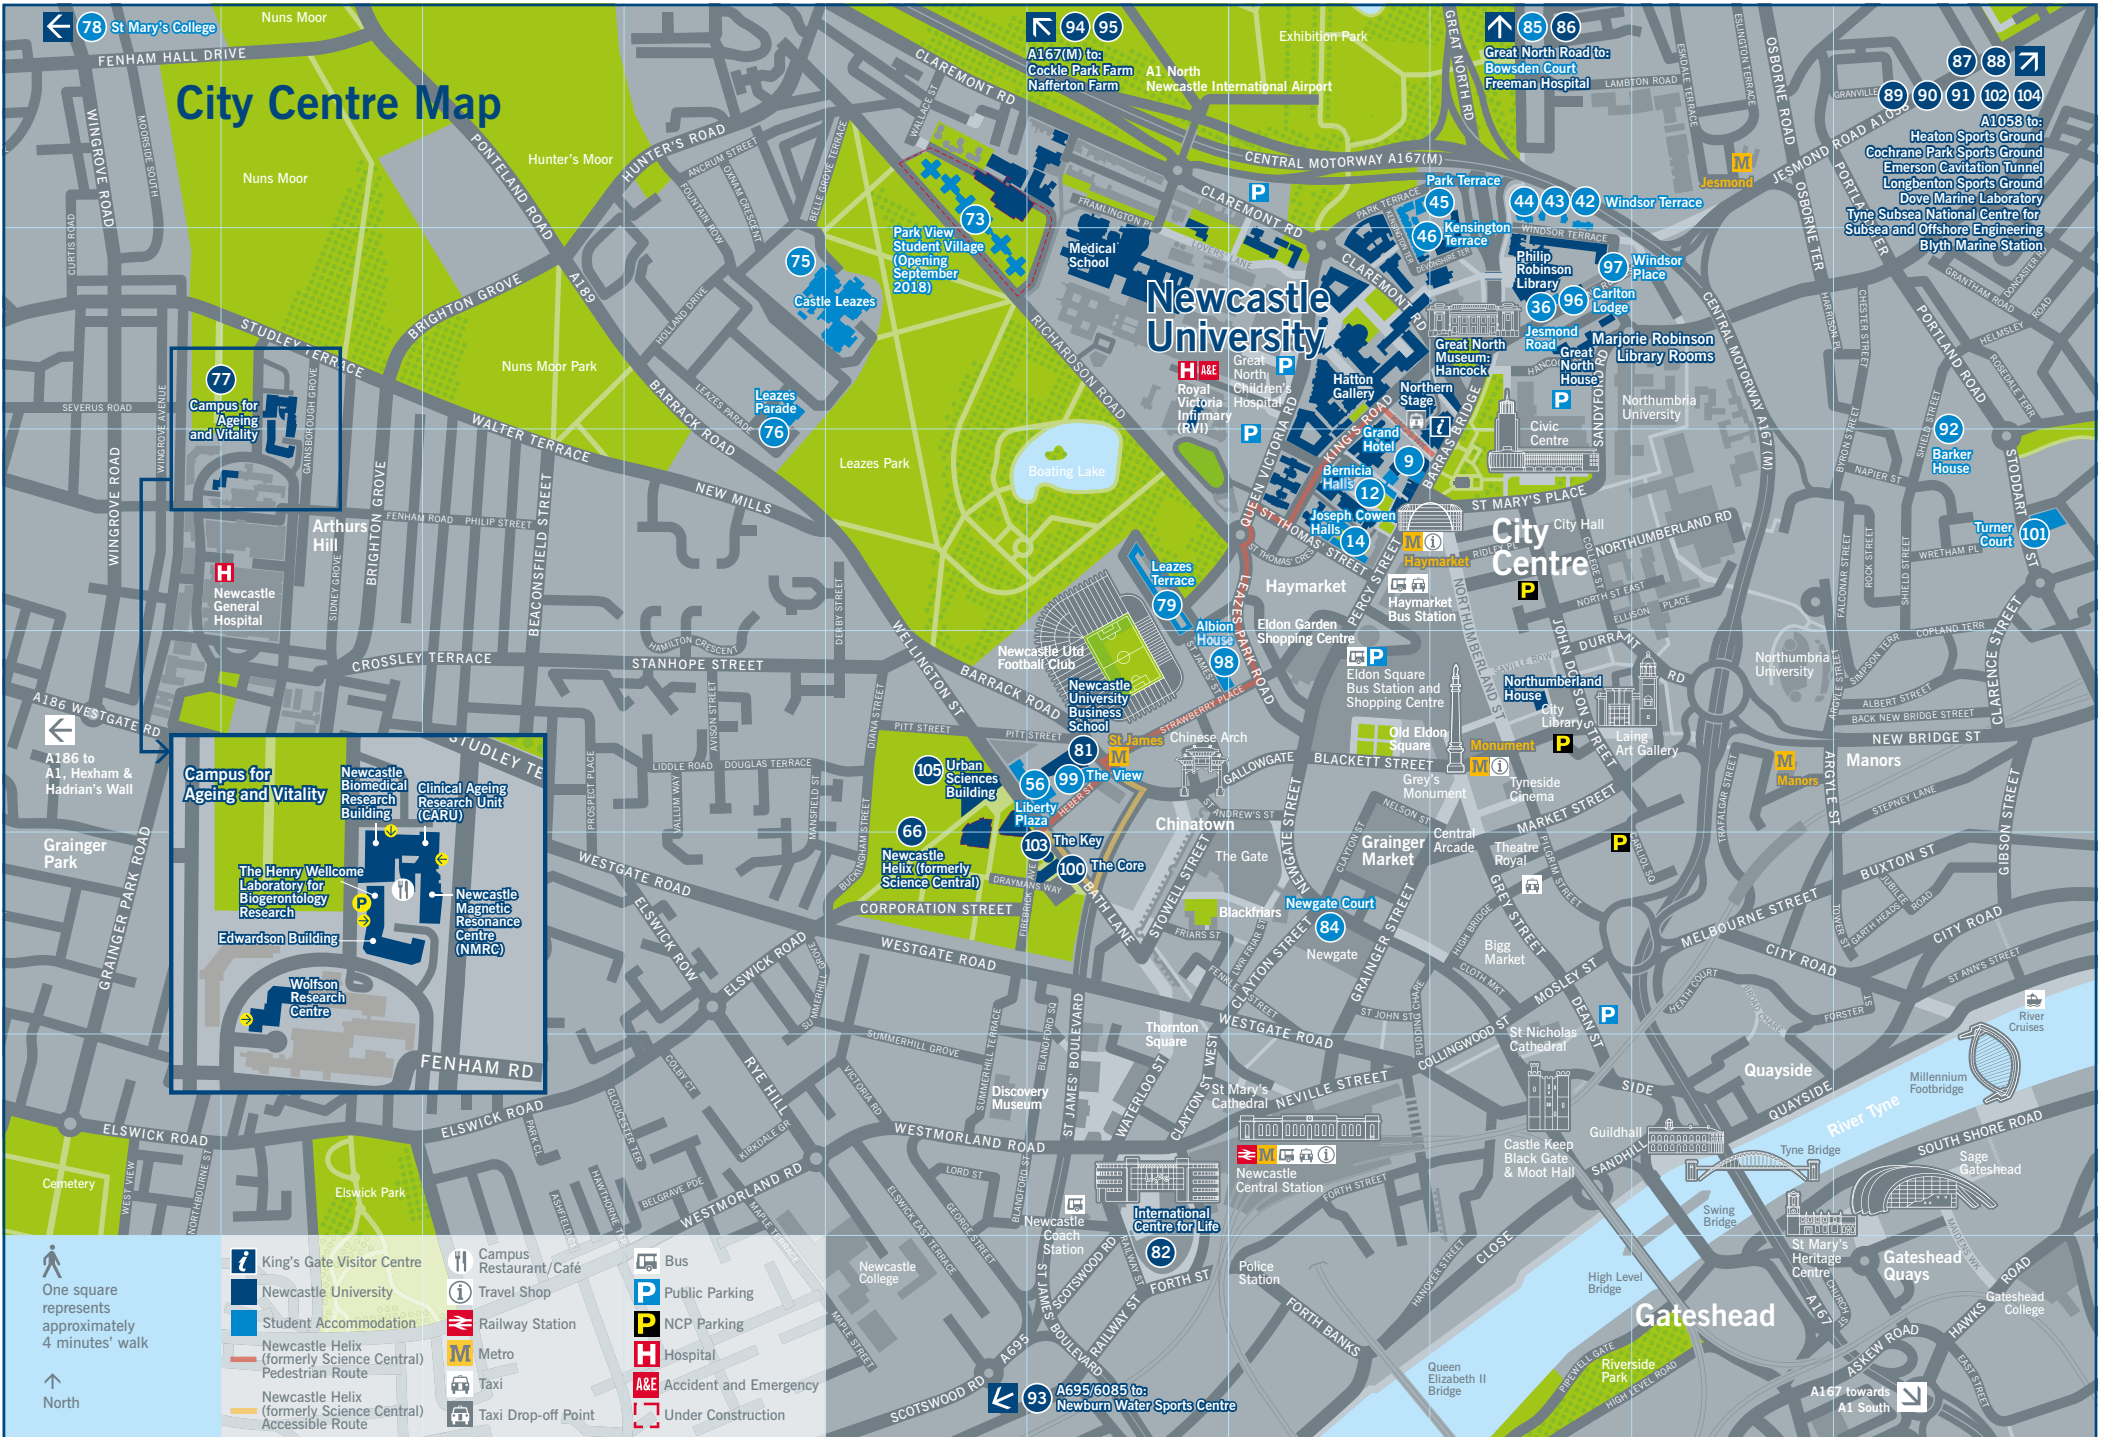

# City Centre Map

### Campus for Ageing and Vitality

This inset map provides a detailed view of the research campus, including:

- Newcastle Biomedical Research Building
- Clinical Ageing Research Unit (CARU)
- The Henry Wellcome Laboratory for Biogerontology Research
- Newcastle Magnetic Resonance Centre (NMRC)
- Edwardson Building
- Wolfson Research Centre

- One square represents approximately 4 minutes' walk
- North
- |   |                        |                        |
|---|------------------------|------------------------|
| King's Gate Visitor Centre                                  | Campus Restaurant/Café | Bus                    |
| Newcastle University  | Travel Shop            | Public Parking         |
| Student Accommodation                                       | Railway Station        | NCP Parking            |
| Newcastle Helix (formerly Science Central) Pedestrian Route | Metro                  | Hospital               |
| Newcastle Helix (formerly Science Central) Accessible Route | Taxi                   | Accident and Emergency |
|   | Taxi Drop-off Point    | Under Construction     |

## Travel Directions